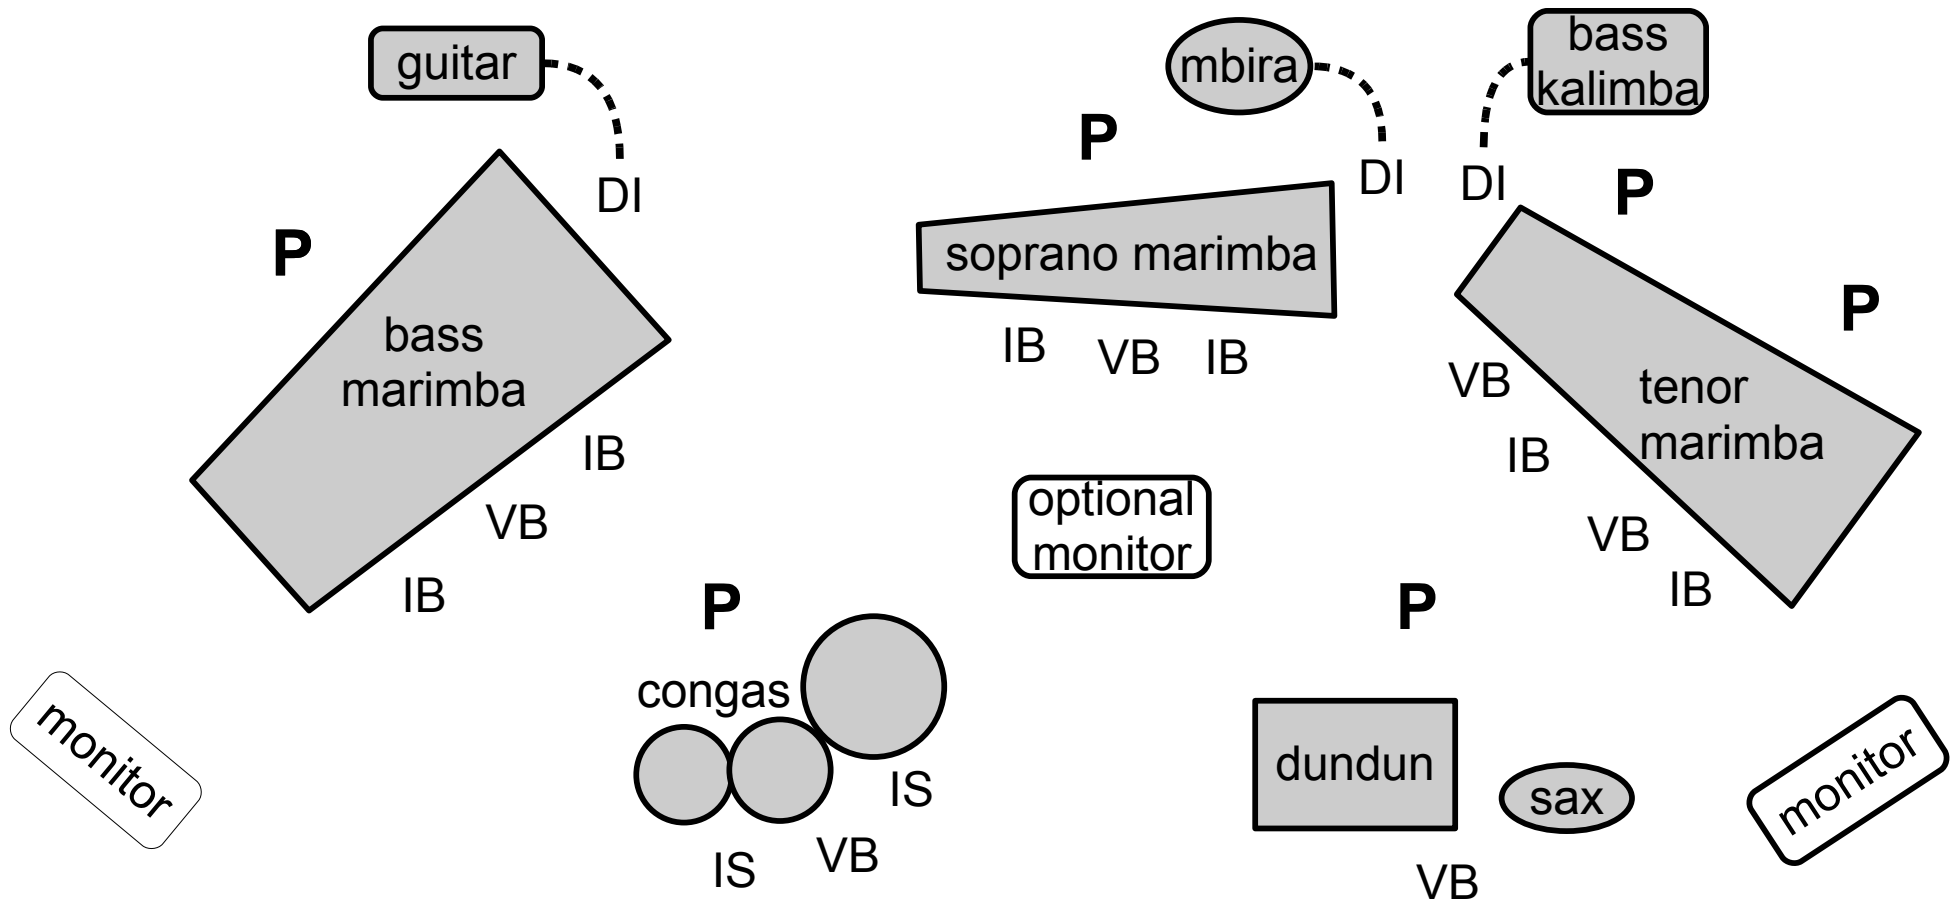

Stage Plot For Fools In Paradise

503-775-9039

P = Player

VB = 6 vocal mikes on boom stands

IB = 6 instrument mikes on boom stands

IS = 2 instrument mikes on straight stands

DI = 3 DI boxes (guitar, mbira, bass kalimba)